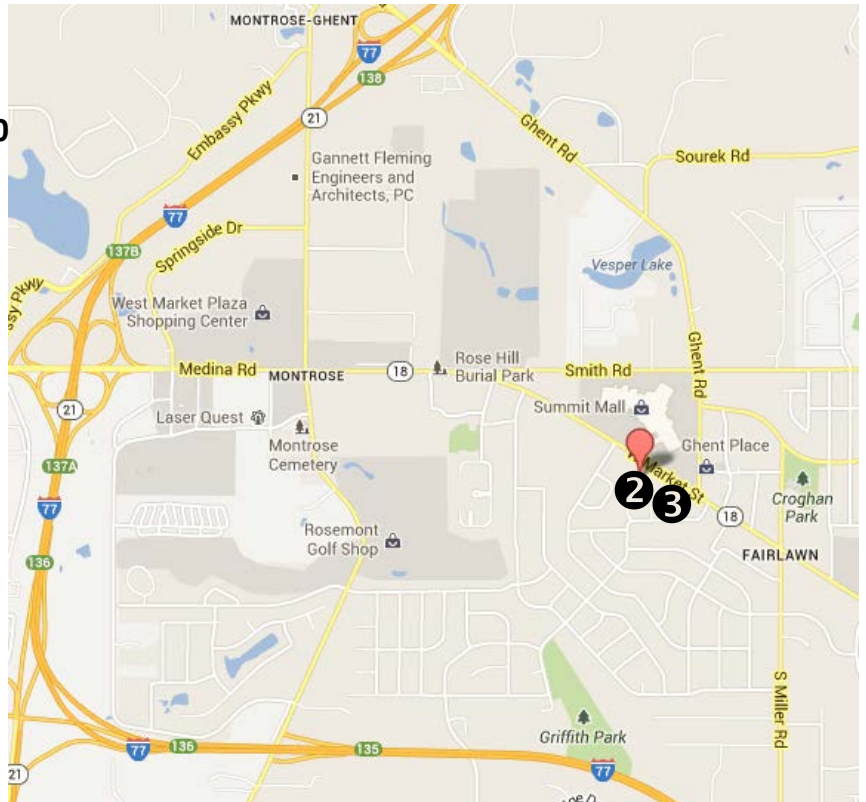

# Directions to Ned Parks' Office

**Address: 3200 W. Market Street, Suite 110**

Red brick building is across the street from Summit Mall and next to the Hilton #3

- Park in the lot next to building #2
- Go to the front entrance of the building #1
- Once in the building turn left and go into the Whitaker Networks office
- In Whitaker Networks office, make a left into Ned's office

- 1 Building Entrance
- 2 Parking
- 3 Hilton

Front of 3200 W. Market Street, Suite 110  
Ned's Office is in Whitaker Networks office