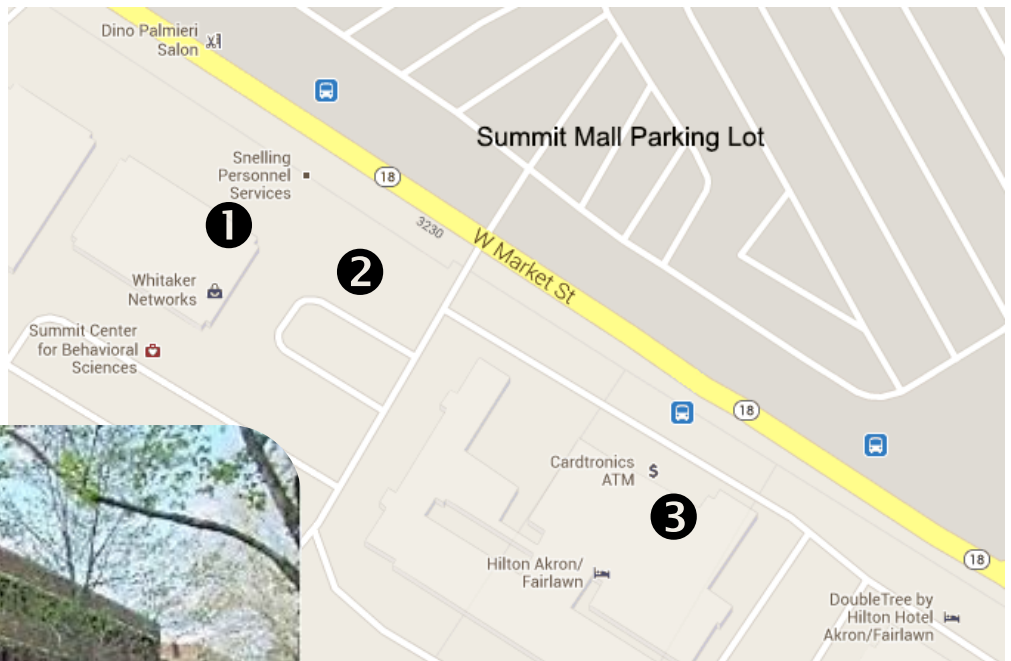

# Directions to Ned Parks' Office

**Address: 3200 W. Market Street, Suite 110**

Red brick building is across the street from Summit Mall and next to the Hilton #3

- Park in the lot next to building #2
- Go to the front entrance of the building #1
- Once in the building turn left and go into the Whitaker Networks office
- In Whitaker Networks office, make a left into Ned's office

- 1 Building Entrance
- 2 Parking
- 3 Hilton

Front of 3200 W. Market Street, Suite 110  
Ned's Office is in Whitaker Networks office